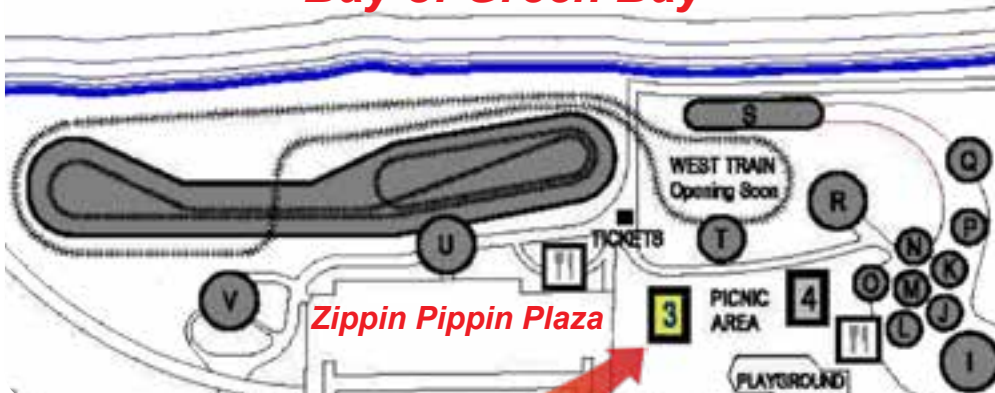

Bay of Green Bay

RSVP

SUE MORZENTI

sue.morzenti@gmail.com

OR

920•983•9506

FAMILIES CAN RSVP
TO THEIR CASE MANAGER